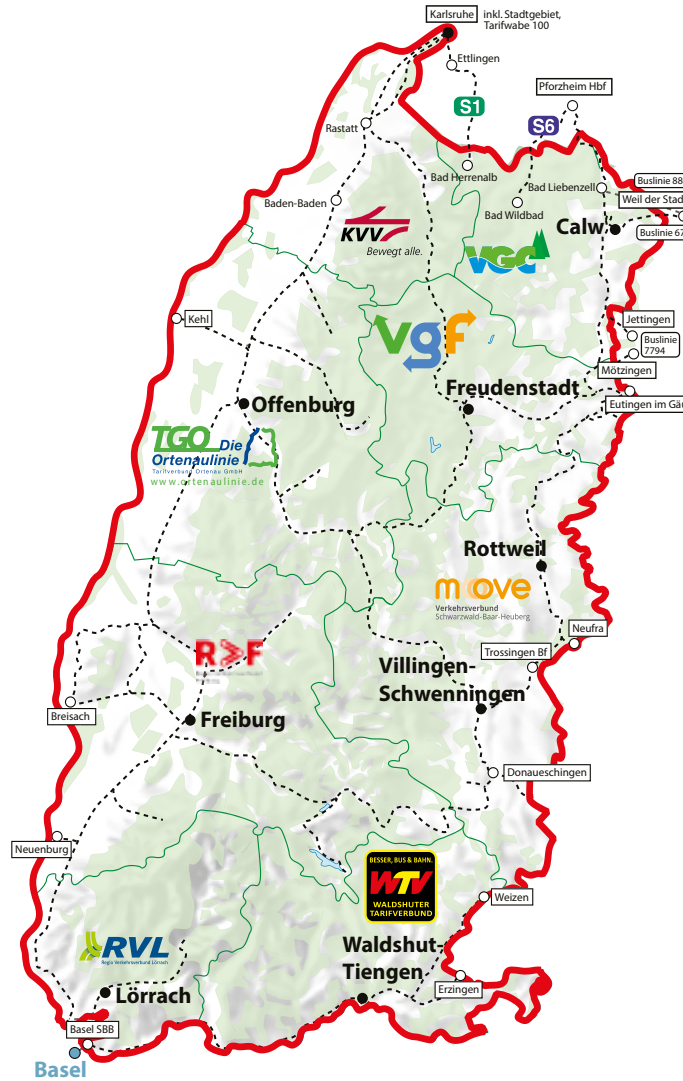

KONUS valid here map of routes and lines

KONUS is also valid here:

- Linie S1 Albtalbahn between Bad Herrenalpb via Ettlingen to Karlsruhe
- Linie S6 Enztalbahn between Bad Wildbad and Pforzheim Hbf
- Kulturbahn between Bad Liebenzell and Pforzheim Hbf

KONUS locations overview

updated April 2026
valid until Dec 31, 2026

Aitern	Glotttartal	Pfalzgrafenweiler
Alpirsbach	Gottenheim	Rickenbach
Bad Bellingen	Grafenhausen	Riegel from July 2026
Badenweiler	Grenzach-Wyhlen	Sasbach (Ortenau)
Bad Herrenalpb	Gutach Schwarzwaldbahn	Sasbach a.K.
Bad Krozingen	Gutach i. Br.	Sasbachwalden
Bad Liebenzell	Gütenbach	Schenkenzell
Bad Peterstal-Griesbach	Haslach i. K.	Schiltach
Bad Rippoldsau-Schapbach	Hausach	Schluchsee
Bad Säckingen	Häg-Ehrsberg	Schömberg
Bad Teinach-Zavelstein	Häusern	Schonach
Bad Wildbad	Herbolzheim	Schönau
Bahlingen a.K.	Herrschried	Schönenberg
Baiersbronn	Hinterzarten	Schönwald
Ballrechten-Dottingen	Höchenschwand	Schramberg
Bernau i. Schw.	Höfen an der Enz	Seebach
Biberach (Baden)	Hofstetten	Seewald
Biederbach	Horben	Sexau
Blumberg	Hornberg	Simonswald
Bollschweil	Hüfingen	St. Blasien
Bölln	Ibach	St. Georgen
Bonndorf	Ihringen	St. Märgen
Bötzingen	Kandern	St. Peter
Bräunlingen	Kappelrodeck	Staufen
Breisach am Rhein	Kirchzarten	Stegen
Breitnau	Kleines Wiesental	Steinach
Buchenbach	Küssaberg	Stühlingen
Dählertal	Lahr OT Reichenbach	OT Lausheim
Dachberg	Lauf	Sulzburg
Dobel	Laufenburg + OT Grunholz + OT Luttingen	Titisee-Neustadt
Donaueschingen	Lautenbach	Todtmoos
Dornstetten	Lenzkirch	Todtnau
Durbach	Löffnau	Triberg
Ehrenkirchen	Löffingen	Tunau
Eichstetten a. K.	Lörrach	Ühlingen-Birkendorf
Eisenbach	Lossburg im Schwarzwald	Unterkirnach
Elzach	Malsburg-Marzell	Utzenfeld
Endingen a. K.	Mühlbach	Vogtsburg i. K.
Enzklosterle	Müllheim	Vöhrenbach
Feldberg	Münstertal	Waldachtal
Fischerbach	Neubulach	Waldkirch
Forbach	Nordrach	Wehr
Freiamt	Oberharmersbach	Weilheim
Freudenstadt	Oberkirch	Wembach
Friedenweiler	Oberried	Wieden
Fröhd	Oberwolfach	Winden i. E.
Furtwangen	Ohlsbach	Wittnau
Gaggenau	Oppenau	Wolfach
OT Bad Rotenfels	Ottenhöfen	Wutach
Gengenbach		OT Ewattingen
Gernsbach		Zell a.H.
		Zell i. W.

OT: Only the districts participate in KONUS