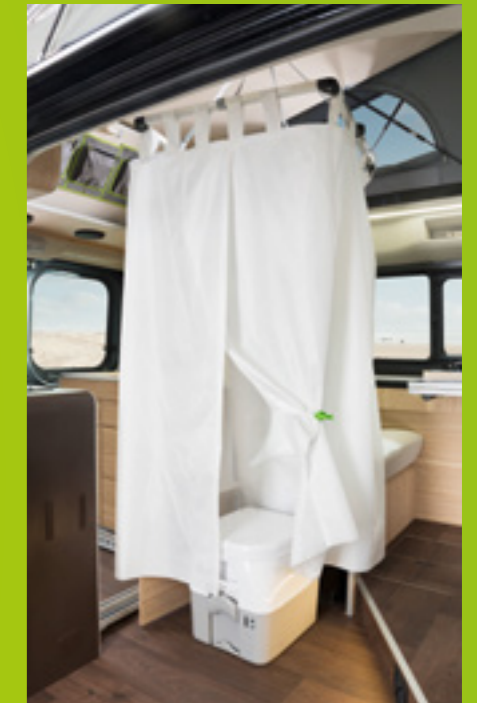

Free from view: the surround privacy cover ensures privacy in an instant.